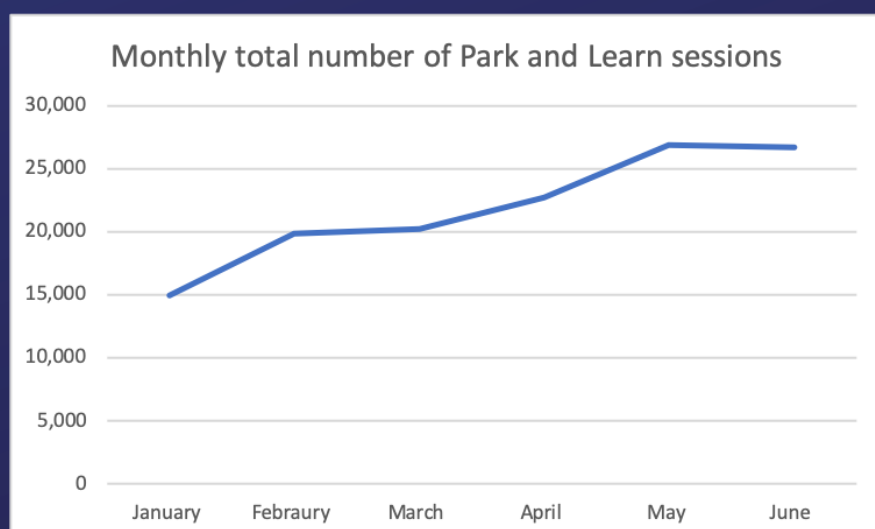

In the month of June, the 458 'Park and Learn' outdoor WIFI sites hosted more than 26,500 internet sessions

Learn more about the Initiative and its impact at www.ncstudentconnect.com