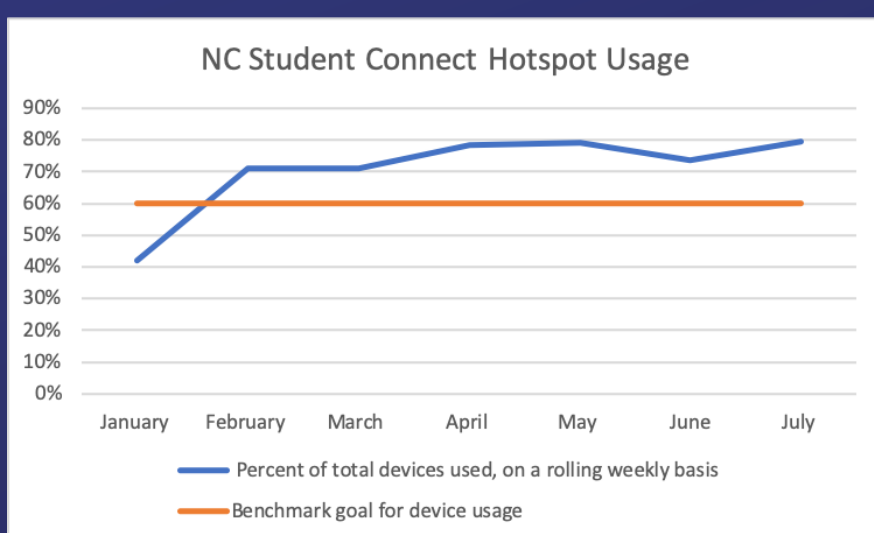

458

"Park and Learn" outdoor wifi sites across the state, available to students and community members alike

60% usage of the hotspot fleet in a given week is the benchmark of a successful program. NC Student Connect has consistently surpassed this goal and is a national leader in connectivity programming.

*Usage data above sourced from Kajeet hotspot devices, a subset of our NC Student Connect Fleet.